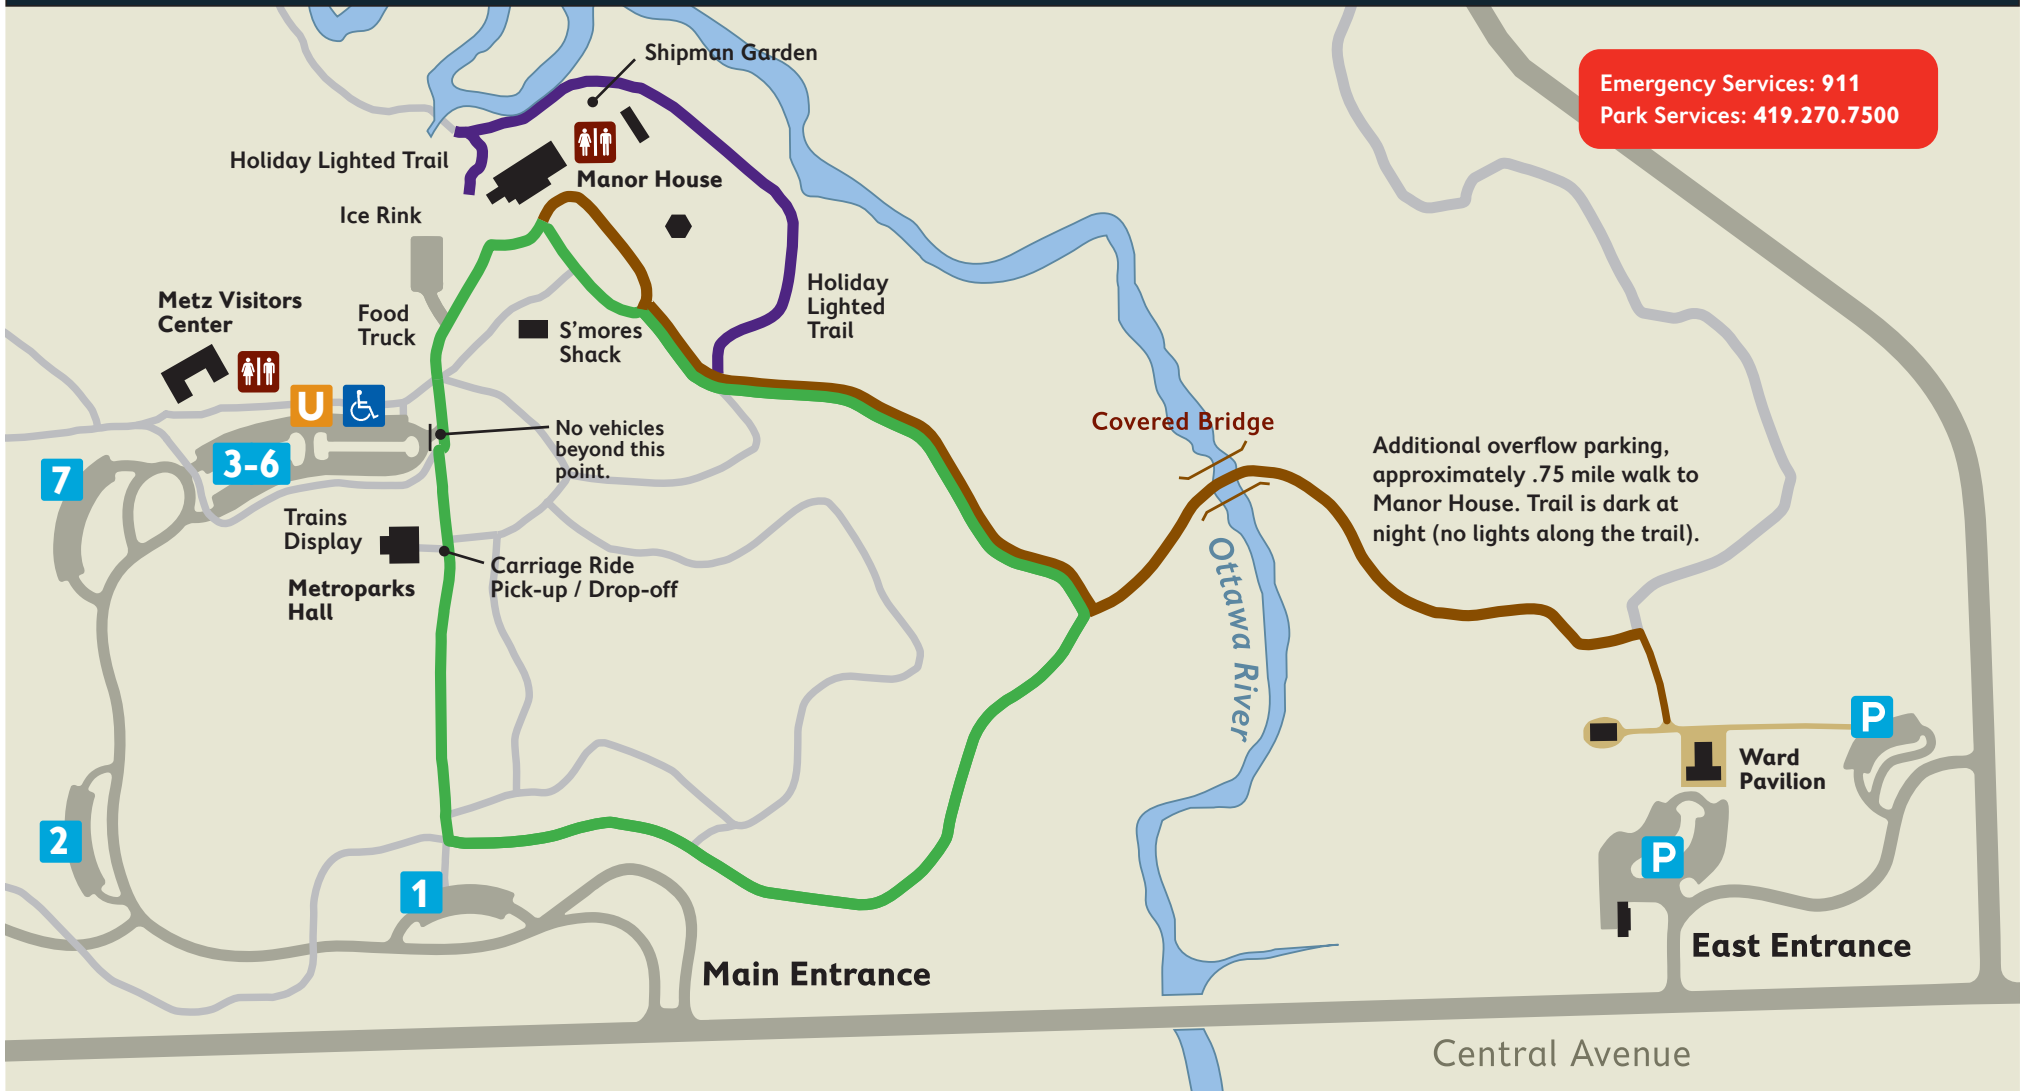

2018 Holidays in the Manor House

Wildwood Preserve Metropark

Emergency Services: 911
Park Services: 419.270.7500

Features:

- P** Parking Lot
- U** Unloading Zone (No parking)
- ♿** Handicap Parking
- ♿♿** Restrooms
- Trail from East Entrance Parking (.75 mile one way)
- Holiday Lighted Trail